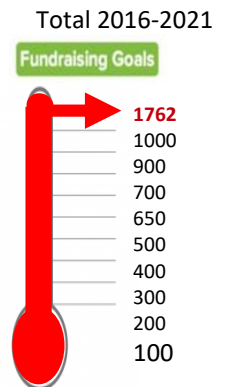

Christmas Shoebox appeal for the local homeless @santaslittlehelper2016

3 January 2022

To whom it may concern

Please accept my sincere thanks and appreciation for your support with the **2021 Christmas Shoebox Appeal for the local homeless in Peterborough.**

Thanks to the generosity of people in and around Peterborough, we managed to accumulate a fantastic **247** shoeboxes, meaning that the Peterborough Foyer Hostel, Peterborough Homeless Helpers, Fair View Court hostel and The New Haven hostel were given shoeboxes for everyone. All surplus donations were given to the Trussell Trust Food Bank.

Unfortunately we were asked not to take any photographs but the appeal page on Facebook does have some thank you letters and evidence of all the kind donations been well received.

Please send my thanks to each and every one who took time out of their busy work and life schedules to assemble such lovely and thoughtful Christmas shoeboxes for complete strangers. The support has been quiet overwhelming.

Since the start of this appeal in **2016** we have managed to provide over **1762** Christmas shoeboxes to the homeless and less fortunate.

I hope you all had a fabulous **Christmas and New Year** and I hope you will continue supporting this appeal.

Please follow our appeal page on Facebook "**Christmas Shoebox appeal for the local homeless**" for information on the 2022 Christmas Shoebox Appeal which will be re-activated later next year.

Sincerely

Regards
Diane Malyon