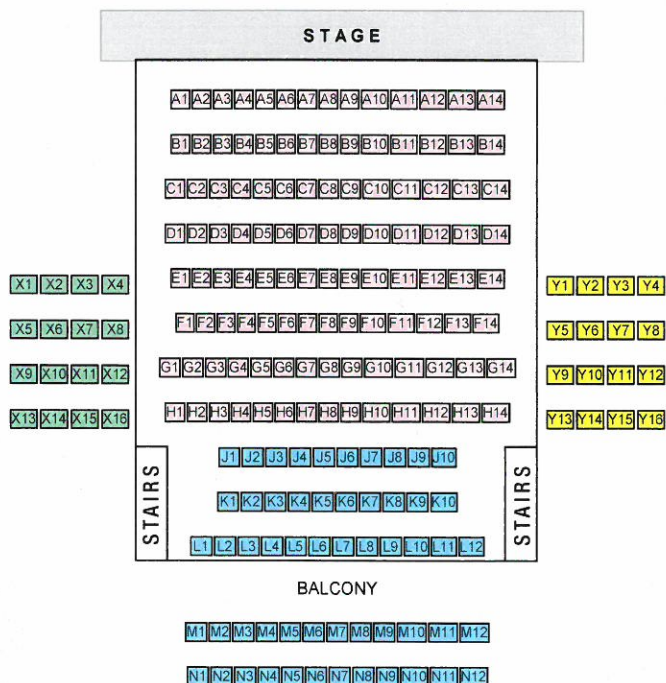

DEEPI
GANG

DEEPI GANG SHOW PRESENTS

COME AND BE ENTERTAINED

17th - 20th February 2016

At The Deepings School • Park Road
Deeping St. James • PE6 8NF
www.deepinggangshow.co.uk

Promoted by Stamford and Bourne District Scout Council. Registered Charity No. 522366

Scouts and Guides from the Deepings, Stamford and Bourne

Performance	Price	Zone Colour	Quantity	Total Price
Wednesday 17th February 7.15pm	Adults £7.50 Children £5			
Thursday 18th February 7.15pm	Adults £7.50* Children £5			
Friday 19th February 7.15pm	All Tickets £8.50			
Saturday Matinee 20th February 2.15pm	Adults £7.50 Children £5			
Saturday 20th February 7.15pm	All Tickets £8.50			
Total				

* One adult free for every 6 children in uniform of the Scout or Guide movement, Thursday 18th February only.

*Please advise if mobility is a problem so that appropriate seating is allocated.

Box Office Open To Public 1st December